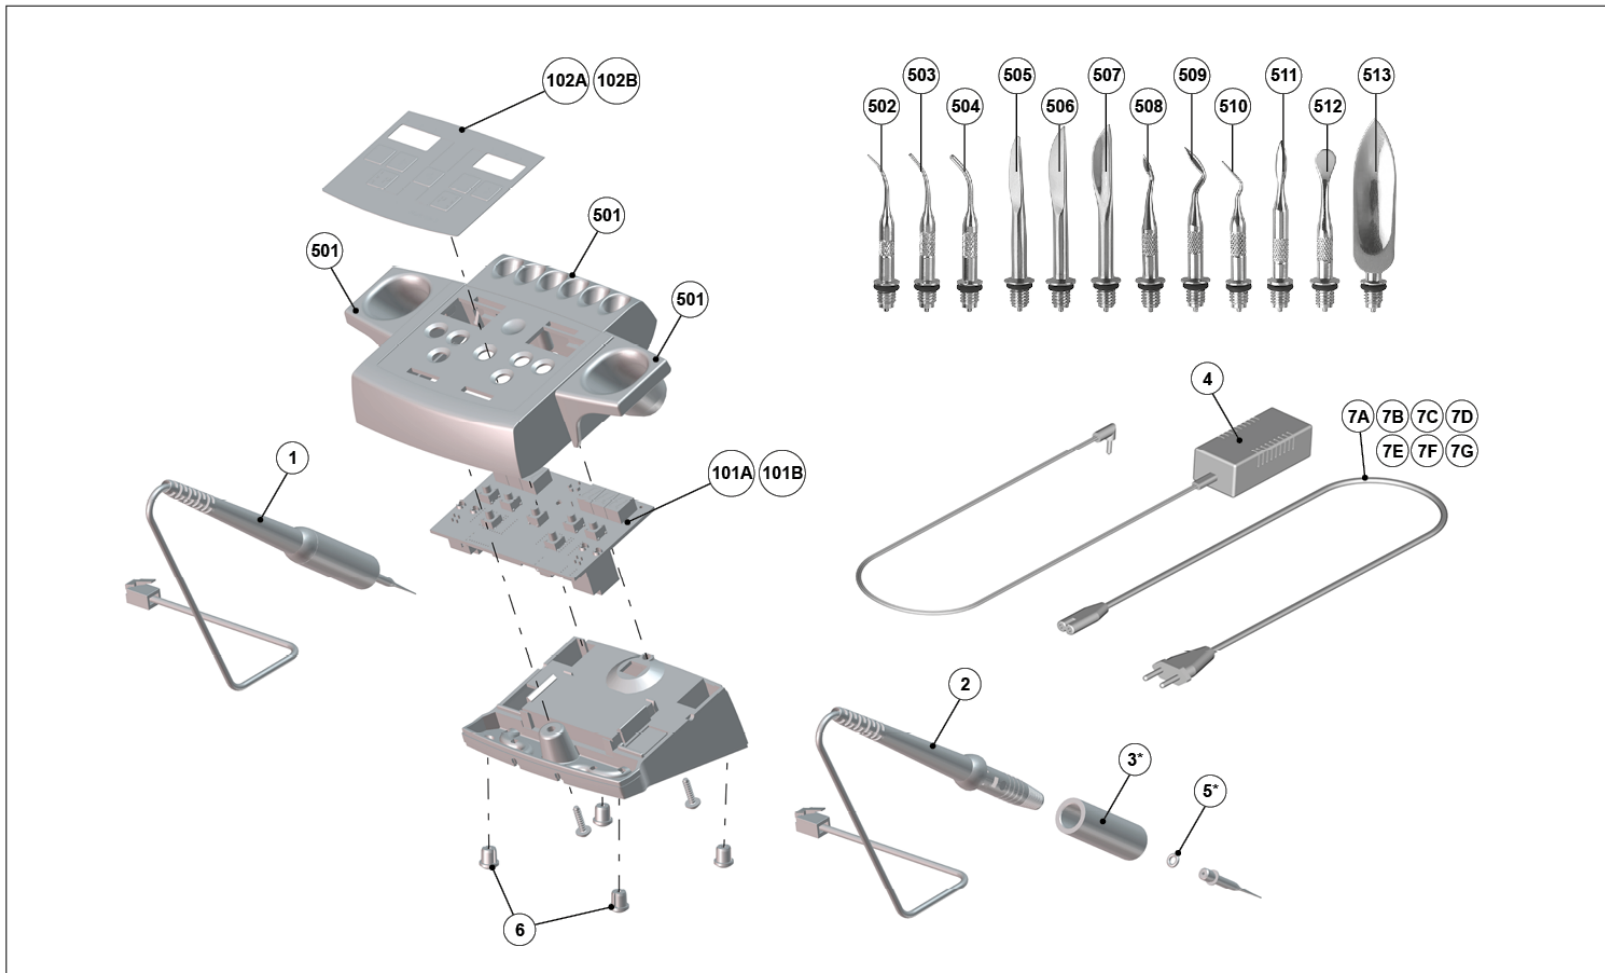

2156 xxxx / 2157 xxxx Waxlectric I / II

21-9670 18012018 / A

Version	Position	Name	Article number	Shopping list
A	1	Heating handle, red	21540002 ^{*)}	
A	2	Heating handle, yellow	21540001 ^{*)}	
A	3	Cork-grip	900035948 ^{*)}	
A	4	Power supply	900036138	
A	5	Retainer ring	900032962 ^{*)}	
A	6	Rubber bases	900034564	
A	7A	Power cord Waxlectric Europe	900035975	
A	7B	Power cord Waxlectric USA	900035976	
A	7C	2-pin power cord / UK	900038652	
A	7D	2-pin power cord / China	900038653	
A	7E	2-pin power cord / Brazil	900038654	
A	7F	Power cord – Argentina	900038680	
A	7G	2-pin power cord / AUS/NZL	900032773	
A	101A	Mains circuit board Waxlectric I	900036125	
A	101B	Mains circuit board Waxlectric II	900036126	
A	102A	Operating foil Waxlectric I	900036127	
A	102B	Operating foil Waxlectric II	900036128	
A	501	Kit of holders Waxlectric	21511500	

^{*)} Wear and tear parts, excluded from the guarantee.

Version	Position	Name	Article number	Shopping list
A	502	Probe small for WAXLECTRIC	21550101 ^{*)}	
A	503	Probe medium for WAXLECTRIC	21550102 ^{*)}	
A	504	Probe large for WAXLECTRIC	21550103 ^{*)}	
A	505	Blade narrow for WAXLECTRIC	21550104	
A	506	Blade wide for WAXLECTRIC	21550105	
A	507	Blade chamfer for WAXLECTRIC	21550106	
A	508	Hollenback horizontal for WAXLECTRIC	21550107	
A	509	Hollenback vertical for WAXLECTRIC	21550108	
A	510	Probe mini angled for WAXLECTRIC	21550109	
A	511	Lance shaped blade for WAXLECTRIC	21550110	
A	512	Beaver tail blade for WAXLECTRIC	21550111	
A	513	Wax knife large for WAXLECTRIC	21550112	

^{*)} Wear and tear parts, excluded from the guarantee.