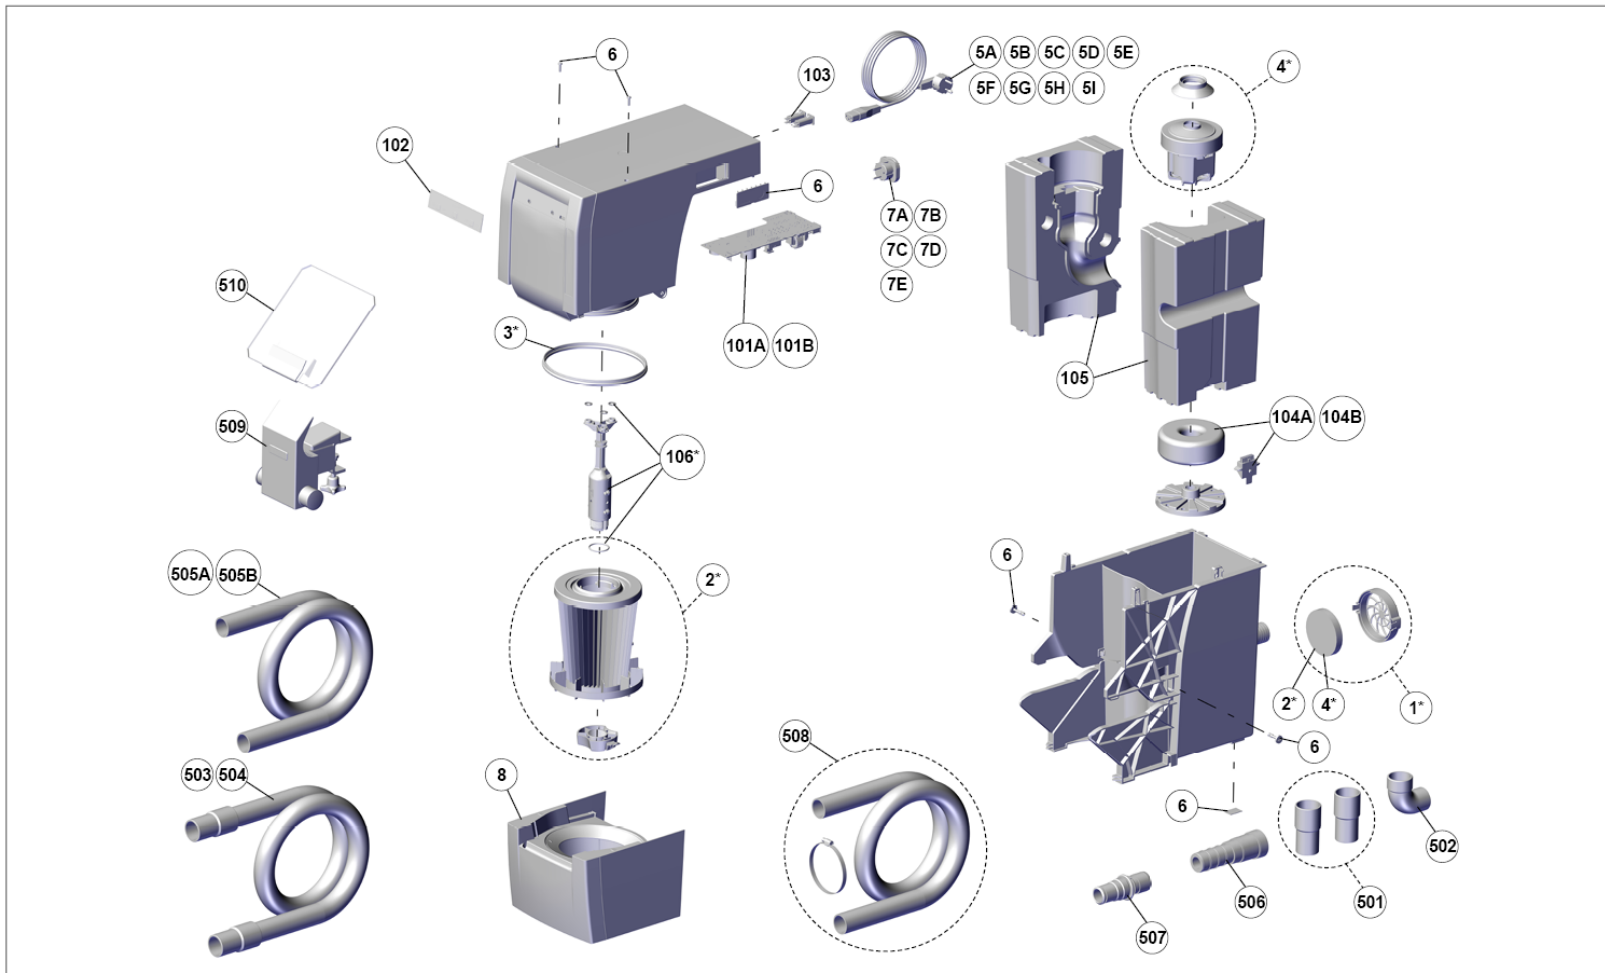

2934 0000 / 2934 1X00 SILENT compact

21-6830 16012018 / A

Version	Position	Name	Article number	Shopping list
A	1	Exhaust air filter kit	900037585*	
A	2	Fine filter SILENT compact / Silent compact CAM	900021635*	
A	3	Bellow seal	900037473*	
A	4	Turbine SILENT compact	900037226*	
A	5A	Mains cable 230 V with low-power plug	900032750	
A	5B	Mains cable 120V with low-power plug	900035570	
A	5C	Unit connector cable 230V UK	900035938	
A	5D	Power cord Argentine with cable-mount connector, straight	900032769	
A	5E	Unit connector cable 230V CH	900036070	
A	5F	Power cord Brazil with cable-mount connector, straight	900032767	
A	5G	Power cord SA 10A with cable-mount connector, straight	900032765	
A	5H	Power cord Italy with cable-mount connector, straight	900032768	
A	5I	Unit connector cable 230V OZ lightgrey	900035840	
A	6	Kit of small parts	900037238	
A	7A	Schuko adapter / UK	900033552	
A	7B	Schuko adapter / China	900033553	
A	7C	Schuko adapter / Suisse	900033556	
A	7D	Schuko adapter / South Africa	900033555	