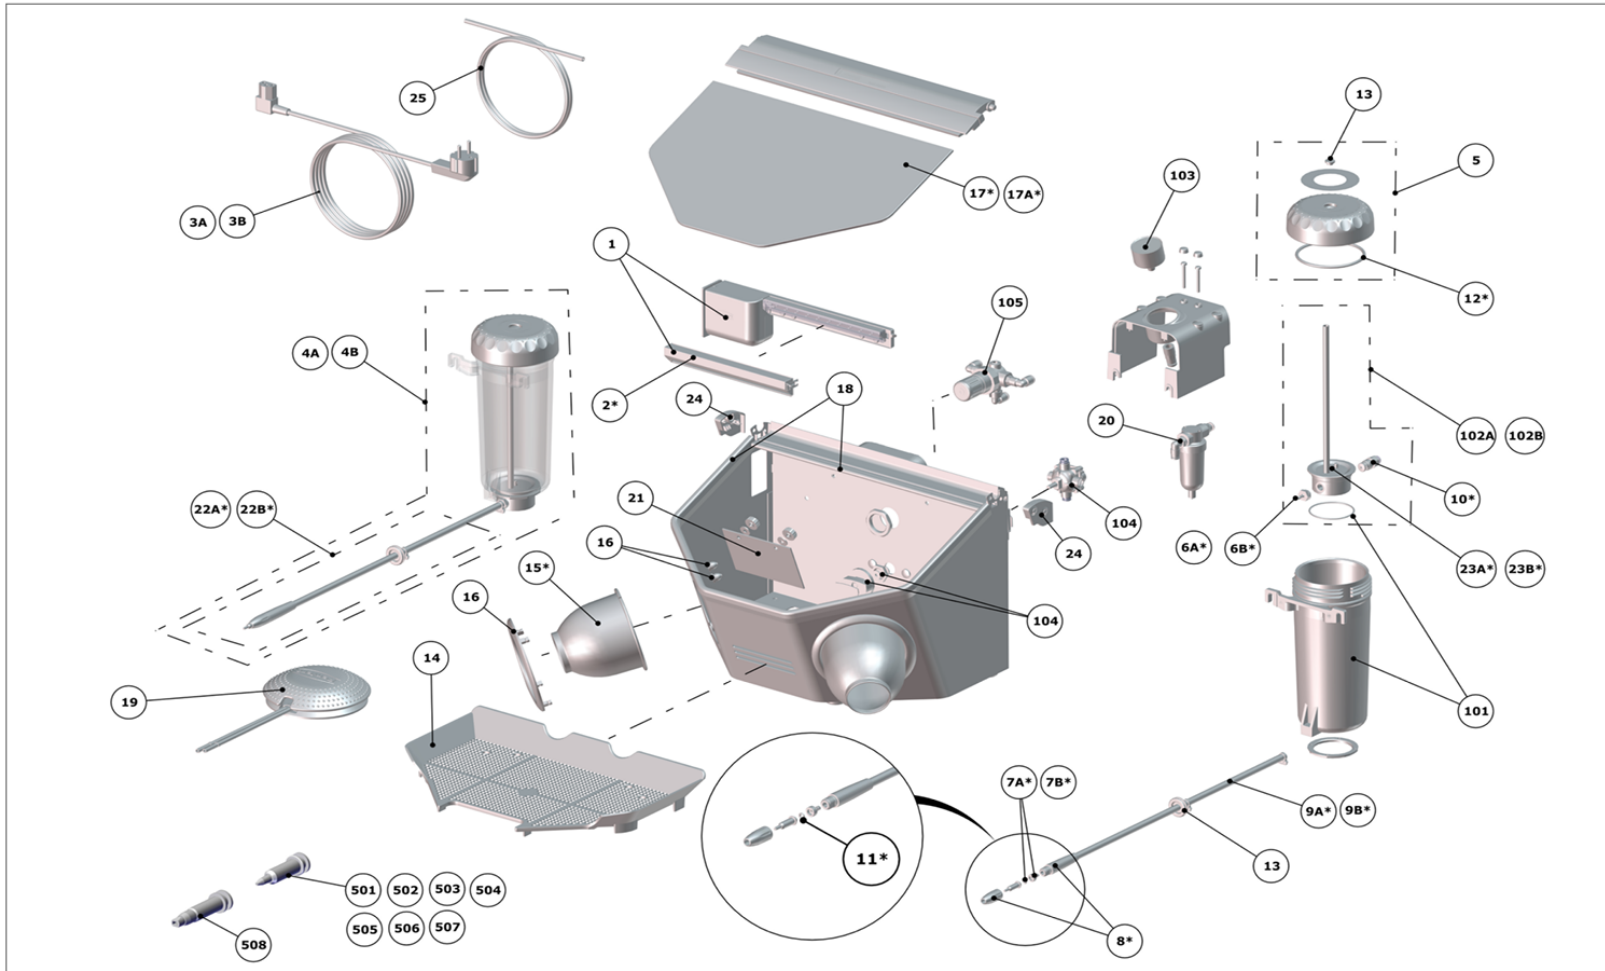

### 2948 xxxx Basic master

21-6641 17012018 / A

Version	Position	Name	Article number	Shopping list
A	1	Lamp complete	900021428	
A	2	Cover for lamp	900036659*	
A	3A	Unit connector cable 230V	900036121	
A	3B	Unit connector cable 120V	900036122	
A	4A	Additional tank 25-70µ basic quattro 2958	29580050	
A	4B	Additional tank 70-250µ basic quattro 2958	29580250	
A	5	Lid f.replacement tank BASIC 25-500µm	900035801	
A	6A	IT blasting hose incl. handpiece 25-70 µm	929000050*	
A	6B	IT blasting hose incl. handpiece 70-500 µm	929000500*	
A	7A	IT blasting hose incl. handpiece 25-70 µm	929000050*	
A	7B	IT blasting hose incl. handpiece 70-500 µm	929000500*	
A	8	IT blasting hose incl. handpiece 70-500 µm	929000500*	
A	9A	IT blasting hose incl. handpiece 25-70 µm	929000050*	
A	9B	IT blasting hose incl. handpiece 70-500 µm	929000500*	
A	10	Filter cartridge	900021431*	
A	12	O-ring DIN 3771 82x4 NBR 55	900033035*	
A	13	Hardware Basic	929470002	
A	14	Base grid	900036330	

\*) Wear and tear parts, excluded from the guarantee.

Version	Position	Name	Article number	Shopping list
A	15	Hand sleeves	900034751*	
A	16	Ring for hand sleeves	900036339	
A	17	Coated glass screen master/quattro	900021435*	
A	17A	Uncoated glass screen master/quattro	900036311*	
A	18	Edge protection Basic	929470001	
A	19	Pneumatic foot switch	900020921	
A	20	Inlet filter master/quattro	900036598	
A	21	Ventilating flap 2946	900034104	
A	22A	IT blasting hose incl. handpiece 25-70 µm	929000050*	
A	22B	IT blasting hose incl. handpiece 70-500 µm	929000500*	
A	23A	Plug-in dosing nipple 25-70 µm	900036353	
A	23B	Plug-in dosing nipple 70-250µm	900036354	
A	24	Side panels Basic	929470003	
A	25	PU-hose 6 x 3.9 mm, blue 5 M	900150864	
A	101	Replacement tank case Basic	900035800	
A	102A	Mixing chamber 25-70µm master/classic/quattro/eco	900036386	
A	102B	Mixing chamber 70-250µm master/classic/quattro/eco	900036387	
A	103	Manometer with screw fitting	21119	